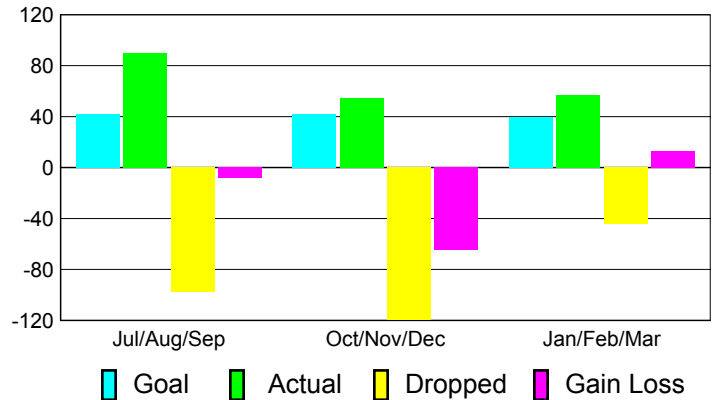

Membership Results 2010-2011

Goal, New, Dropped, Gain/Loss

Comparison of Membership Gain/Loss

Current Year Compared to the Previous Year