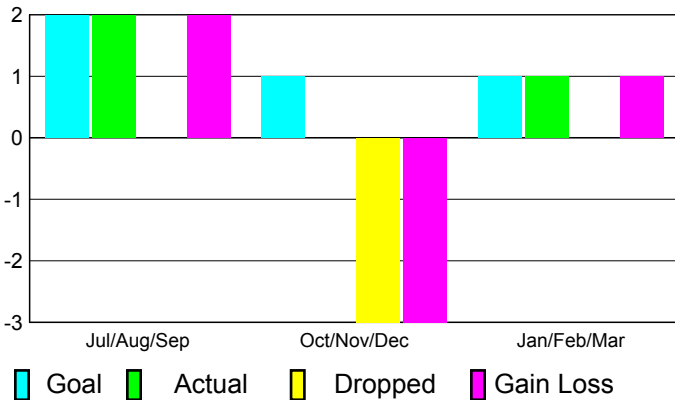

2010-2011 GMT Reports for District (or Undistricted) **District 20 K1**

GMT: **ED J LECIUS**

Location: **NEW YORK**

GMT CA: **1**

CLUBS

**Club Results
2010-2011**

**Clubs
2009-2010**

| Month | New Club Goal | Actual New Clubs | Actual Dropped Clubs | Gain/Loss of Clubs | Gain/Loss of Clubs |
|---------------|---------------|------------------|----------------------|--------------------|--------------------|
| Jul/Aug/Sep | 2 | 2 | 0 | 2 | 0 |
| Oct/Nov/Dec | 1 | 0 | -3 | -3 | 2 |
| Jan/Feb/Mar | 1 | 1 | 0 | 1 | 0 |
| Totals | 4 | 3 | -3 | 0 | 2 |

Club Results 2010-2011

Goal, New, Dropped, Gain/Loss

Comparison of Club Gain/Loss

Current Year Compared to the Previous Year

YTD Status Quo Clubs 2010-2011

Status Quo Clubs Compared to Status Quo Members

MEMBERSHIP