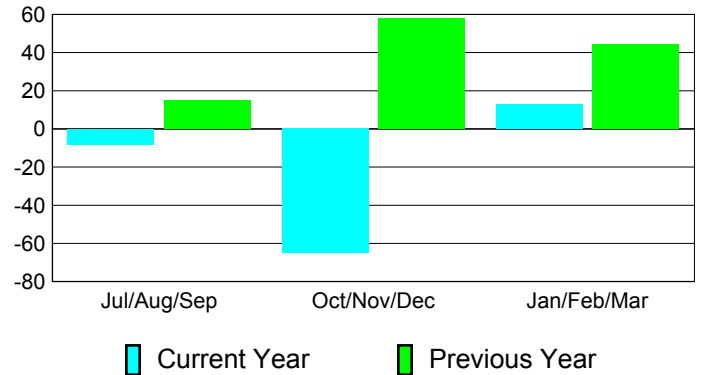

**Membership Results
2010-2011**

**Membership
2009-2010**

| Month | Net Memb Goal | Actual New Memb | Actual Dropped Memb | Gain/Loss of Memb | Gain/Loss of Memb |
|---------------|---------------|-----------------|---------------------|-------------------|-------------------|
| Jul/Aug/Sep | 42 | 90 | -98 | -8 | 15 |
| Oct/Nov/Dec | 42 | 55 | -120 | -65 | 58 |
| Jan/Feb/Mar | 40 | 57 | -44 | 13 | 44 |
| Totals | 124 | 202 | -262 | -60 | 117 |

Membership Results 2010-2011

Goal, New, Dropped, Gain/Loss

Comparison of Membership Gain/Loss

Current Year Compared to the Previous Year

Gender Comparison 2010-2011

Jul/Aug/Sep

Oct/Nov/Dec

Jan/Feb/Mar